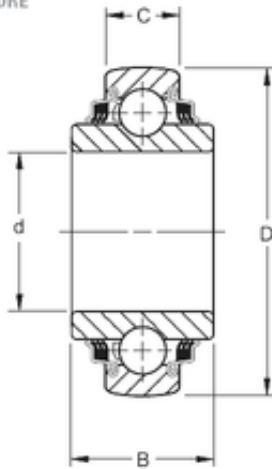

BEARING DRIVESHAFT, INC.

ROUND BORE

38,113 mm x 80 mm x 42,96 mm TIMKEN
W208PPB2 Single Row Ball Bearings

Bearing No. W208PPB2

Size	38.113x80x42.96 mm
Bore Diameter	38,113 mm
Outer Diameter	80 mm
Width	42,96 mm
d	38,113 mm
D	80 mm
B	42,96 mm
C	18 mm
Weight	0,721 Kg
Basic dynamic load rating (C)	36,8 kN

W208PPB2 Bearing 2D drawings and 3D CAD models