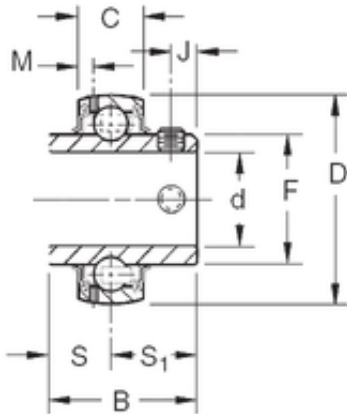

## 38,1 mm x 85 mm x 49,22 mm TIMKEN GYM1108KRRB Insert Bearings Spherical OD

Bearing No. GYM1108KRRB

|                               |                  |
|-------------------------------|------------------|
| Size                          | 38.1x85x49.22 mm |
| Bore Diameter                 | 38,1 mm          |
| Outer Diameter                | 85 mm            |
| Width                         | 49,22 mm         |
| d                             | 38,1 mm          |
| D                             | 85 mm            |
| B                             | 49,22 mm         |
| C                             | 22 mm            |
| S1                            | 30,17 mm         |
| F                             | 52,27 mm         |
| J                             | 8 mm             |
| M                             | 4,55 mm          |
| S                             | 19,05 mm         |
| Thread (G)                    | M8x1,25          |
| Weight                        | 0,885 Kg         |
| Basic dynamic load rating (C) | 36,3 kN          |

GYM1108KRRB Bearing 2D drawings and 3D CAD models