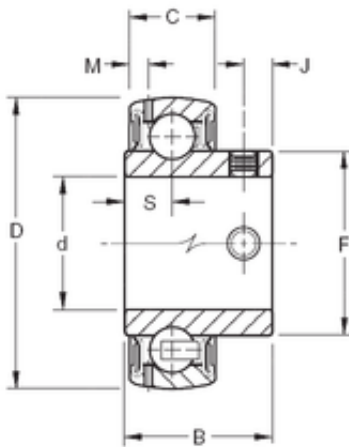

BEARING DRIVESHAFT, INC.

12,7 mm x 40 mm x 23,8 mm TIMKEN GYA008RRB Insert Bearings Spherical OD

Bearing No. GYA008RRB

Size	12.7x40x23.8 mm
Bore Diameter	12,7 mm
Outer Diameter	40 mm
Width	23,8 mm
d	12,7 mm
D	40 mm
B	23,8 mm
C	12 mm
F	24,6 mm
J	4,75 mm
M	2,72 mm
S	7,95 mm
Thread (G)	M5X0,8
Weight	0,09 Kg
Basic dynamic load rating (C)	10,6 kN

GYA008RRB Bearing 2D drawings and 3D CAD models